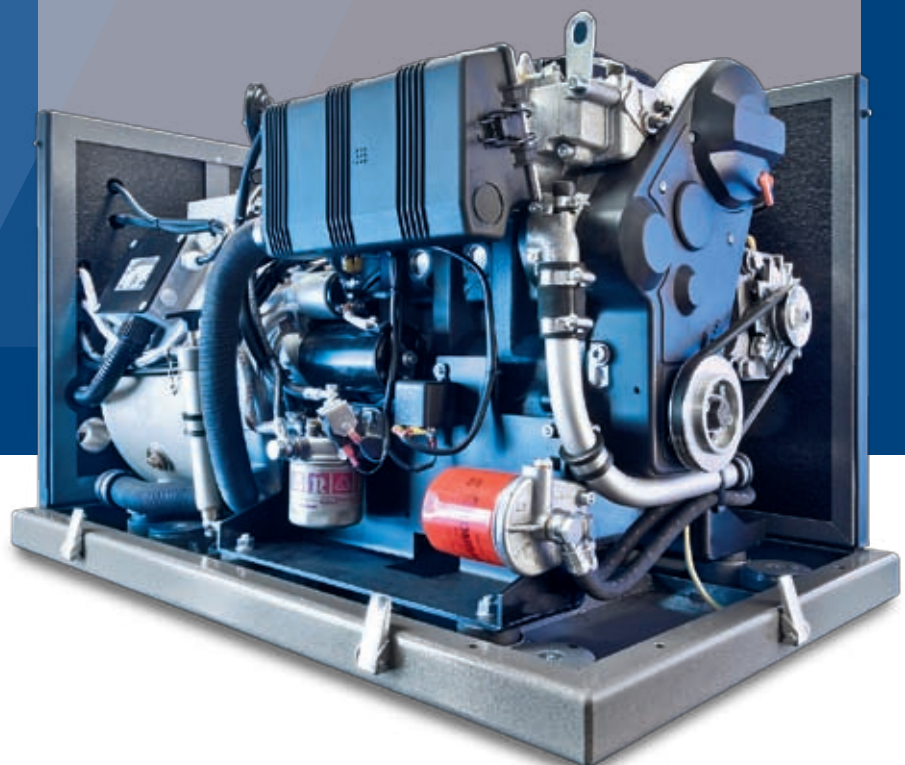

Customer-oriented Technologies

The development of extremely silent, compact and high-performance power generators only bear witness to one of our core competencies. Another strength of SET lies in the individual adaptation of the technologies that we developed. Today, with the most modern engineering tools, we are in a position to take fast, individual and cost-effective advantage of the existing space that your engineers present to us.

- ▀ Vehicle generators
- ▀ Military generators
- ▀ Marine generators
- ▀ stationary power generators
- ▀ mobile power generators
- ▀ power takeoff power plants